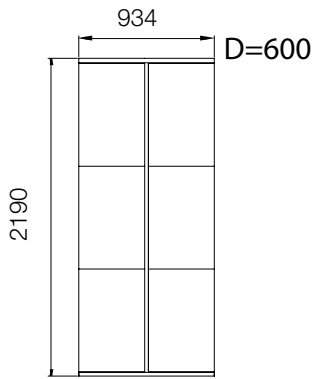

WARDROBE armadi

ADR860
TWO DOORS WARDROBE
ADR860
ARMADIO 2 ANTE