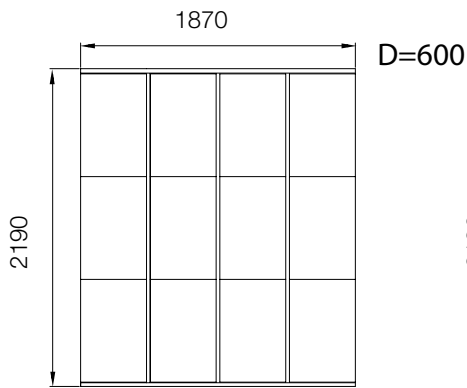

ADR880
FOUR DOORS WARDROBE
ADR880
ARMADIO 4 ANTE