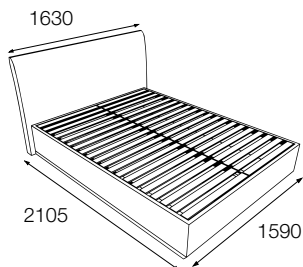

ADR801
5 FOOT BED FRAME
UPHOLSTERED HEADBOARD
ADR801
LETTO CON TESTA IMBOTTITA