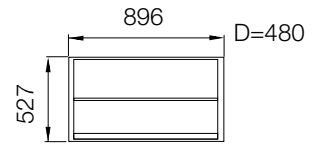

ADR861
INTERNAL DRAWER BOX FOR WARDROBES
ADR861
CASSETTIERA INTERNA PER ARMADI