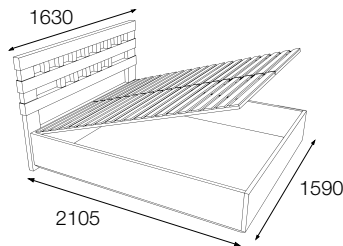

ADR800S
LACQUERED HEADBOARD 5 FOOT
BED WITH STORAGE OPTION
ADR800S
LETTO CON TESTATA LACCATA ED
OPZIONE CONTENITORE