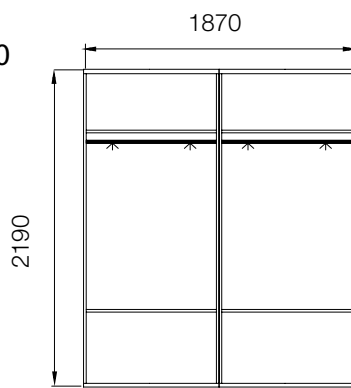

ADR880
FOUR DOORS
WARDROBE INTERNAL VIEW