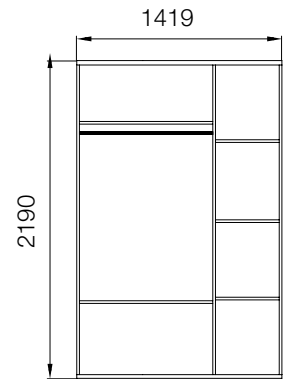

ADR870
THREE DOORS
WARDROBE INTERNAL VIEW