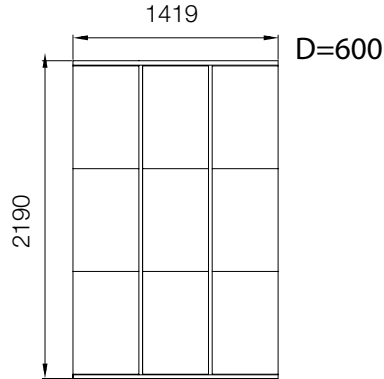

ADR870
THREE DOORS WARDROBE
ADR870
ARMADIO