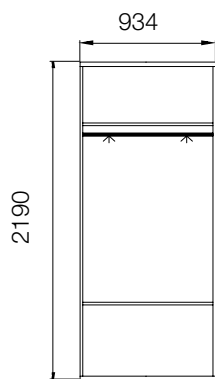

ADR860
TWO DOORS
WARDROBE INTERNAL VIEW