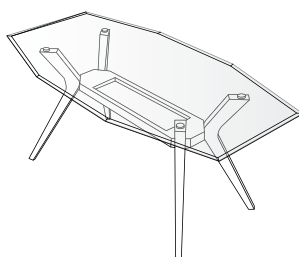

## EXTENDIBLE GLASS TOP

OTE908  
ICARO TABLE  
LACQUERED GLASS TOP  
H=77 W=140(180/220) D=90  
seats up to 10 people

## FIXED GLASS TOP

OTE936  
DADO OCTAGONAL GLASS TOP TABLE  
H=77 W=120 D=120  
seats up to 6 people  
also available with lacquered glass top

OTE938  
DADO GLASS TOP LONG  
OCTAGONAL TABLE  
H=77 W=177 D=91  
seats up to 8 people  
also available with lacquered glass top