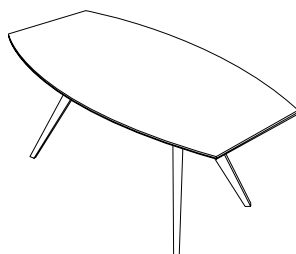

OTE939
DADO LONG OVAL
WOODEN TOP TABLE
H=77 W=177 D=100
seats up to 8 people