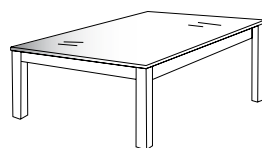

## STANDARD OCCASIONAL

OTE915  
STANDARD LAMP TABLE  
WOODEN TOP  
H=50 W=60 D=60

OTE911  
STANDARD COFFEE  
WOODEN TOP  
H=45 W=120 D=60

OTE909  
LOW COFFEE TABLE  
WOODEN TOP  
H=28 W=120 D=60

OTE917  
STANDARD LAMP TABLE  
GLASS TOP  
H=50 W=60 D=60