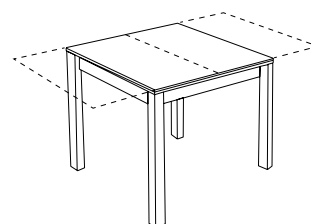

OTE901
STANDARD REPLAY TABLE
WOODEN TOP
H=77 W=90(180) D=90
seats up to 8 people