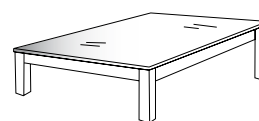

OTE910
LOW COFFEE TABLE
GLASS TOP
H=28 W=120 D=60

CHAIRS SEDIE