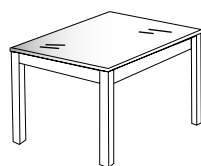

## STANDARD OCCASIONAL

OTE915  
STANDARD LAMP TABLE  
WOODEN TOP  
H=50 W=60 D=60

OTE911  
STANDARD COFFEE  
WOODEN TOP  
H=45 W=120 D=60

OTE909  
LOW COFFEE TABLE  
WOODEN TOP  
H=28 W=120 D=60

OTE917  
STANDARD LAMP TABLE  
GLASS TOP  
H=50 W=60 D=60