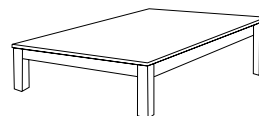

OTE909
LOW COFFEE TABLE
WOODEN TOP
H=28 W=120 D=60