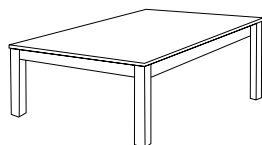

OTE911
STANDARD COFFEE
WOODEN TOP
H=45 W=120 D=60