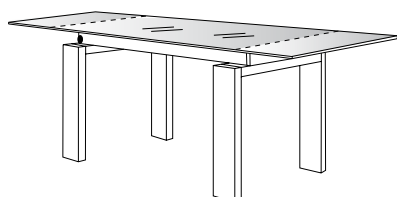

## EXTENDIBLE GLASS TOP

OTE908  
ICARO TABLE  
LACQUERED GLASS TOP  
H=77 W=140(180/220) D=90  
seats up to 10 people